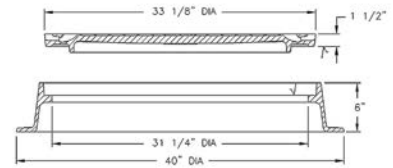

3162 FRAME & COVER

Heavy duty
Machined bearing surfaces

- Options
- Special lettered covers
- Platen covers
- Stackable frames
- Steel adjusting risers
- Watertite assembly

3163 FRAME & COVER

Heavy duty
Machined bearing surfaces

- Options
- Special lettered covers
- Platen covers
- Stackable frames
- Steel adjusting risers
- Watertite assembly

3164 FRAME & COVER

Heavy duty
Machined bearing surfaces

- Options
- Special lettered covers
- Platen covers
- Stackable frames
- Steel adjusting risers
- Watertite assembly
- Hinged unit