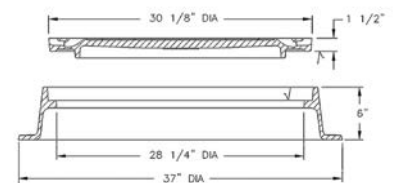

3162 FRAME & COVER

Heavy duty
Machined bearing surfaces

- Options
- Special lettered covers
- Platen covers
- Stackable frames
- Steel adjusting risers
- Watertite assembly

3163 FRAME & COVER

Heavy duty
Machined bearing surfaces

- Options
- Special lettered covers
- Platen covers
- Stackable frames
- Steel adjusting risers
- Watertite assembly

3164 FRAME & COVER

Heavy duty
Machined bearing surfaces

- Options
- Special lettered covers
- Platen covers
- Stackable frames
- Steel adjusting risers
- Watertite assembly
- Hinged unit