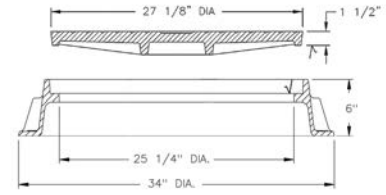

3162 FRAME & COVER

Heavy duty
Machined bearing surfaces

- Options
- Special lettered covers
- Platen covers
- Stackable frames
- Steel adjusting risers
- Watertite assembly

3163 FRAME & COVER

Heavy duty
Machined bearing surfaces

- Options
- Special lettered covers
- Platen covers
- Stackable frames
- Steel adjusting risers
- Watertite assembly

3164 FRAME & COVER

Heavy duty
Machined bearing surfaces

- Options
- Special lettered covers
- Platen covers
- Stackable frames
- Steel adjusting risers
- Watertite assembly
- Hinged unit